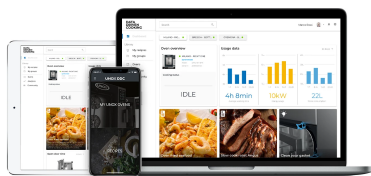

1x **3.060,00 kr.** VAT excluded

YOUR BAKERTOP MIND.Maps™ COUNTERTOP PLUS

Configuration date: 06/07/23

YOUR SERVICES

Create & share, understand, improve.

DATA DRIVEN COOKING

DATA DRIVEN COOKING allows you to control your oven at any time, anywhere. You can monitor its operating conditions in real-time, create recipes and send them to your ovens. The AI transforms the consumption data into useful information in order to increase your daily profit.