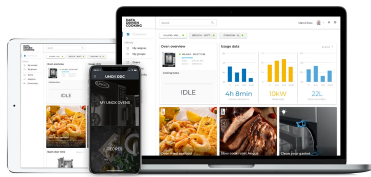

1x **3.060,00 kr.** VAT excluded

YOUR CHEFTOP MIND.Maps™ COUNTERTOP PLUS

Configuration date: 20/12/23

YOUR SERVICES

Create & share, understand, improve.

DATA DRIVEN COOKING

DATA DRIVEN COOKING allows you to control your oven at any time, anywhere. You can monitor its operating conditions in real-time, create recipes and send them to your ovens. The AI transforms the consumption data into useful information in order to increase your daily profit.