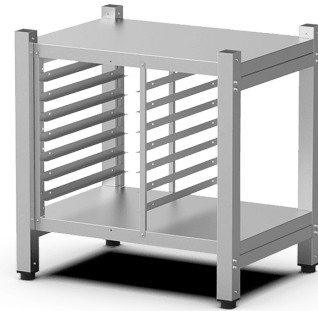

YOUR CHEFTOP MIND.Maps™ COUNTERTOP PLUS

Configuration date: 20/12/23

STAND AND NEUTRAL CABINET

XWVRC-0711-H

THE MULTIFUNCTIONAL SUPPORT IDEAL FOR STORING TRAYS SAFELY AND PLACE YOUR OVEN AT THE PERFECT HEIGHT TO WORK.

Price: **6.080,00 kr.** VAT excluded